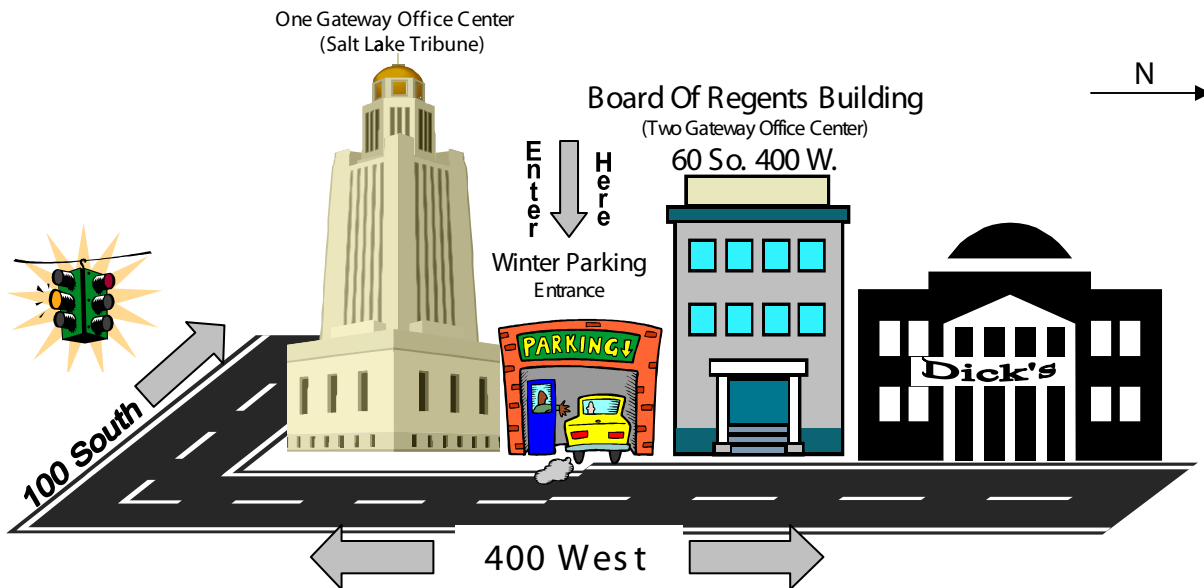

# PARKING GUIDE

Board of Regents Building at The Gateway

Enter Winter Parking at The Gateway on 400 West at approximately 70 South (see diagram below).

Push the button for a ticket as you enter.

Once inside the parking structure, turn to your right.

Find any available parking spot and walk back toward 400 West to the Two Gateway Office Center elevator lobby. The signs read "Office Building Access Only". Check in with the receptionist who is located in the lobby on level P3.