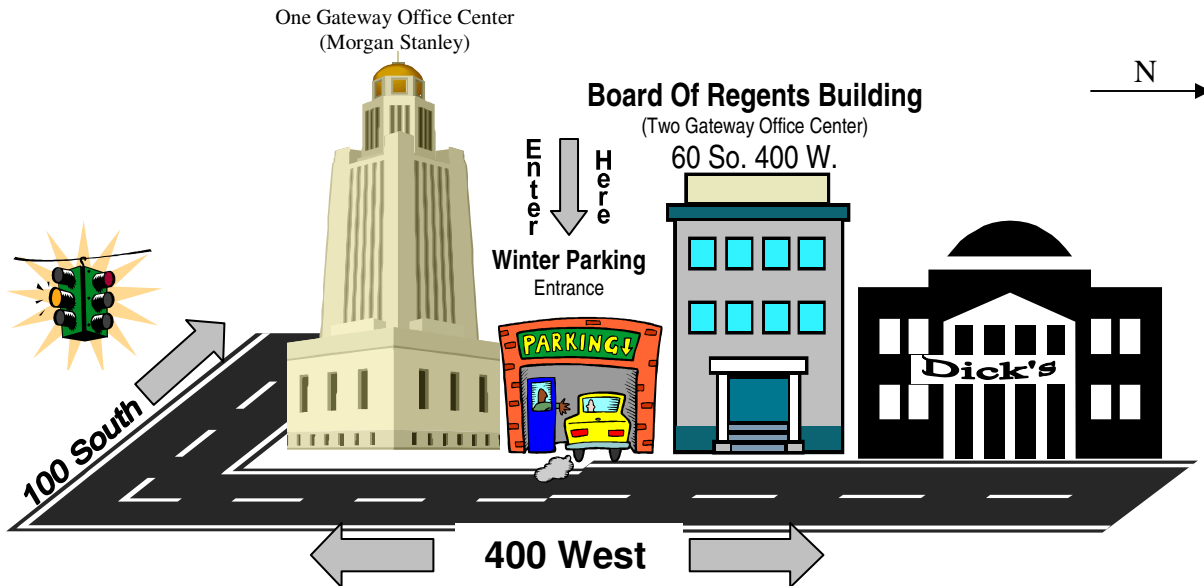

# PARKING GUIDE

## Board of Regents Building at The Gateway

Enter Winter Parking at The Gateway on 400 West at approximately 70 South (see diagram below).

Push the button for a ticket as you enter.

Once inside the parking structure, turn to your right.

Find any available parking spot and walk back toward 400 West to the Two Gateway Office Center elevator lobby. The signs read "Office Building Access Only". Check in with the receptionist who is located in the lobby on level P3.